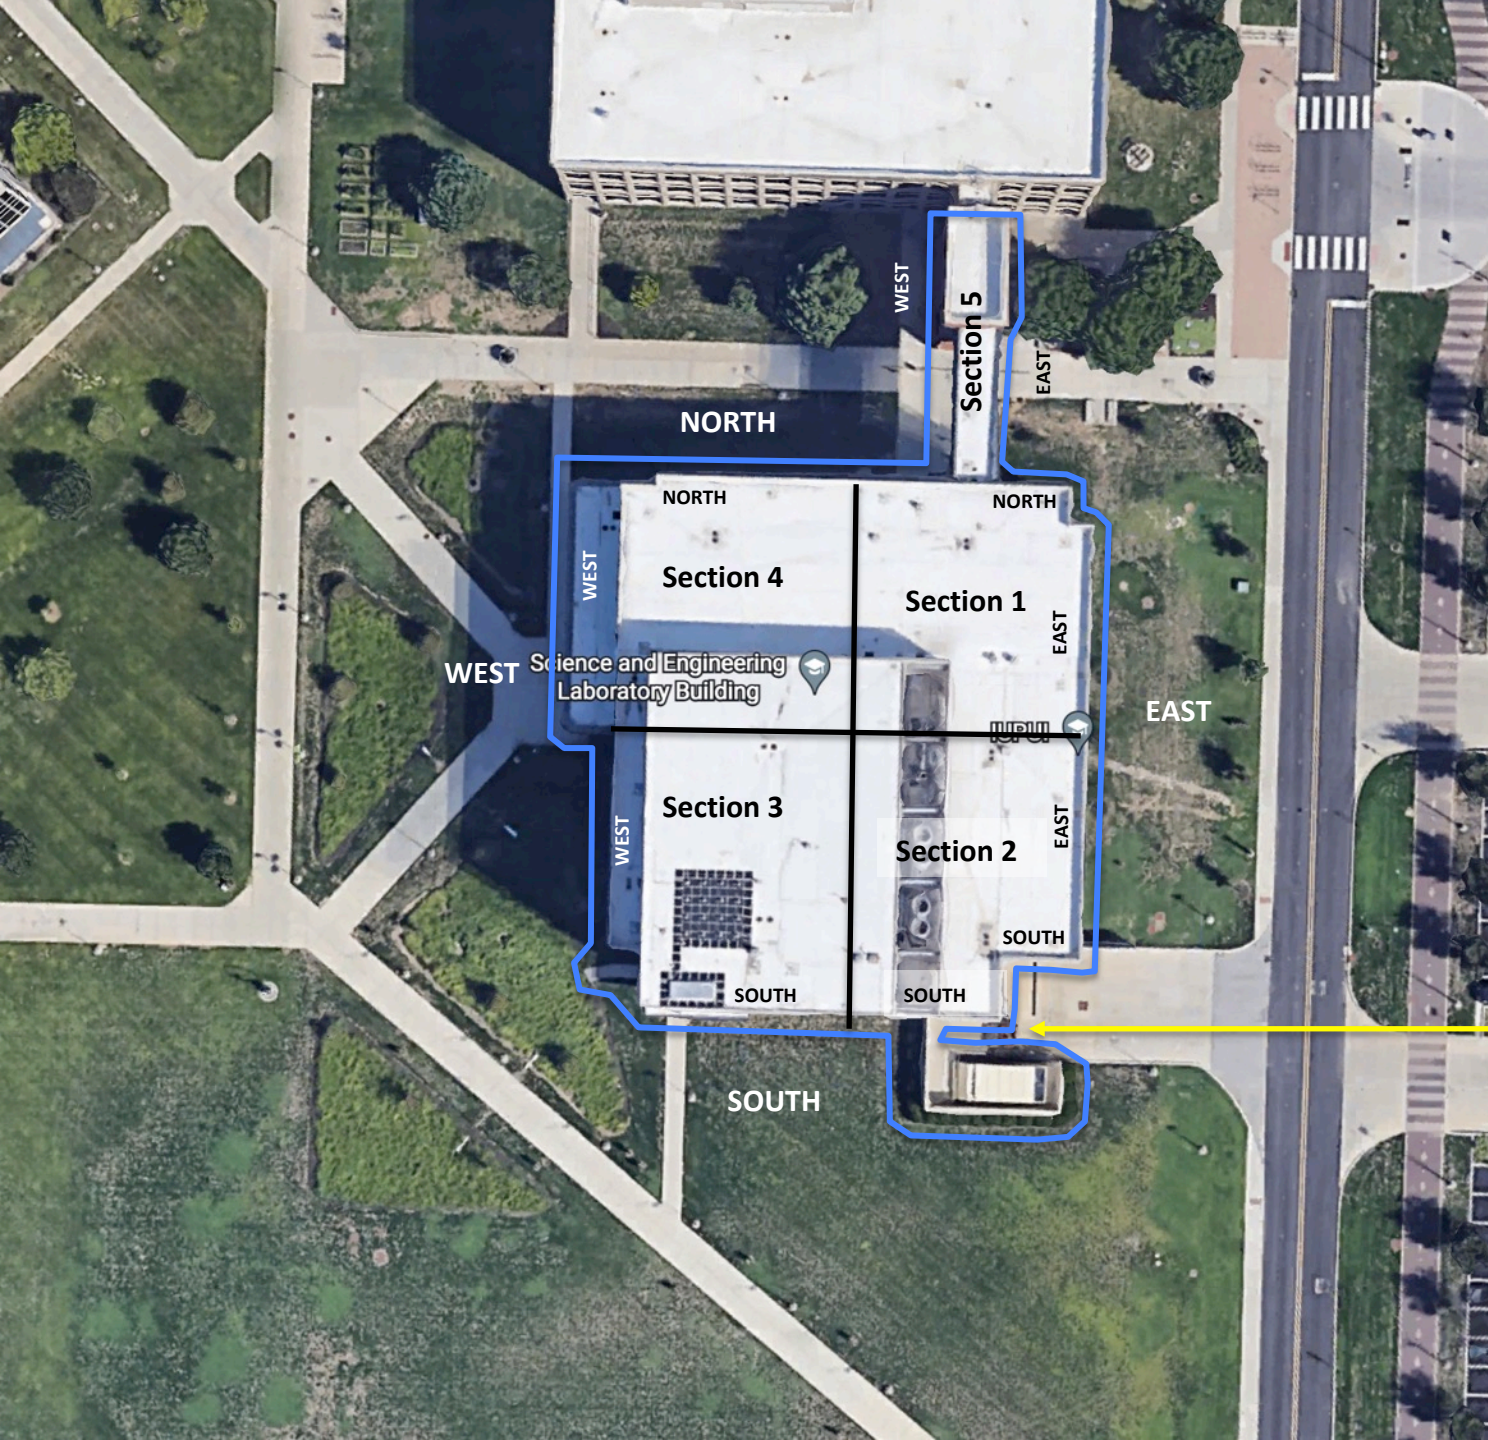

All Routes

SELB Route (EL)

The EL route includes the skywalk between EL and LD.

The skywalk is section 5 of this building/route.

Section 5 has only east and west aspects.

There are shrubberies in some locations that you will need to inspect beneath (if you can).

I'm not sure that you can actually access this little section, but examine it if you can. If you cannot, don't worry: just examine the main loading dock area. Be careful of trucks and other vehicles in the loading dock!