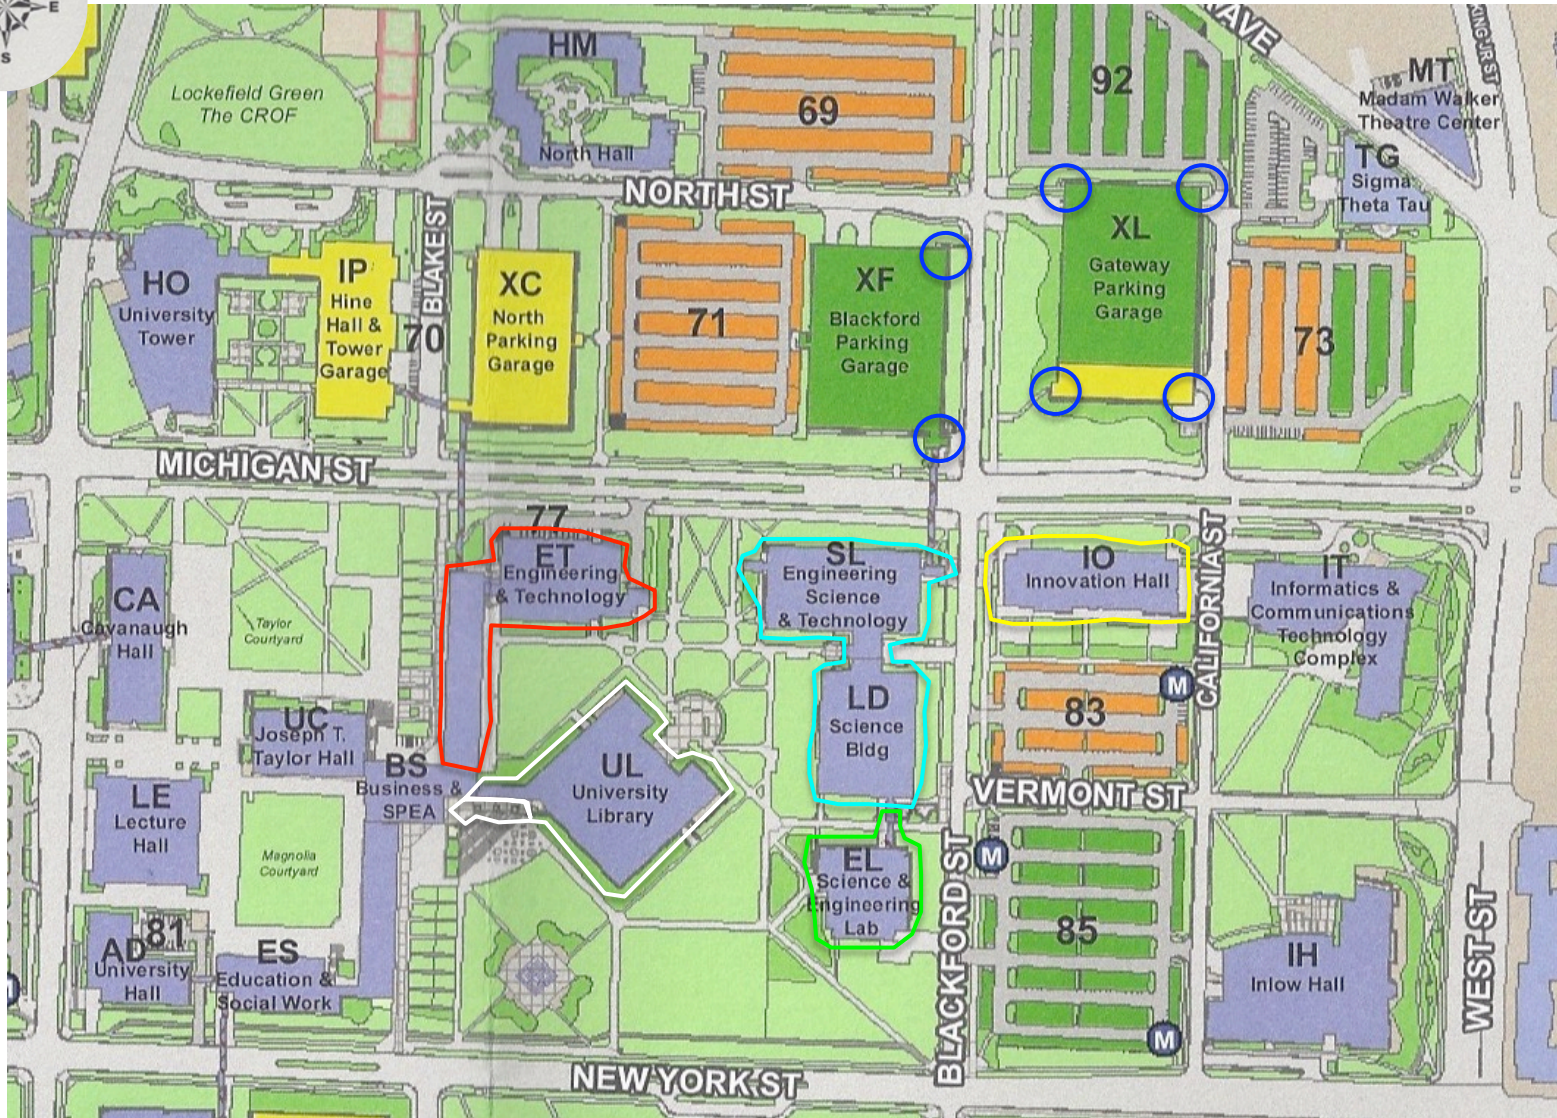

All Routes

SELB Route (EL)

The EL route includes the skywalk between EL and LD.

The skywalk is section 5 of this building/route.

Section 5 has only east and west aspects.

There are shrubberies in some locations that you will need to inspect beneath (if you can).

I'm not sure that you can actually access this little section, but examine it if you can. If you cannot, don't worry: just examine the main loading dock area. Be careful of trucks and other vehicles in the loading dock!