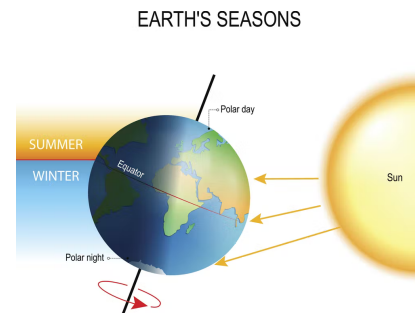

Aspects of Climate - Cryosphere

List items that make up the cryosphere.

Why is the cryosphere cold?

Albedo:

Solar Insolation:

Why/how does the cryosphere affect the climate of Earth?

How does the cryosphere impact the Humid Continental Climate Zone? (i.e. the climate we have in Indiana)

--Let's reverse the question! *How does climate change impact the cryosphere?*--

Why are the ice sheets melting?

Why is Greenland melting faster than Antarctica?

What is the impact of melting sea ice?

How does melting ice affect albedo? What is the impact of an albedo change?