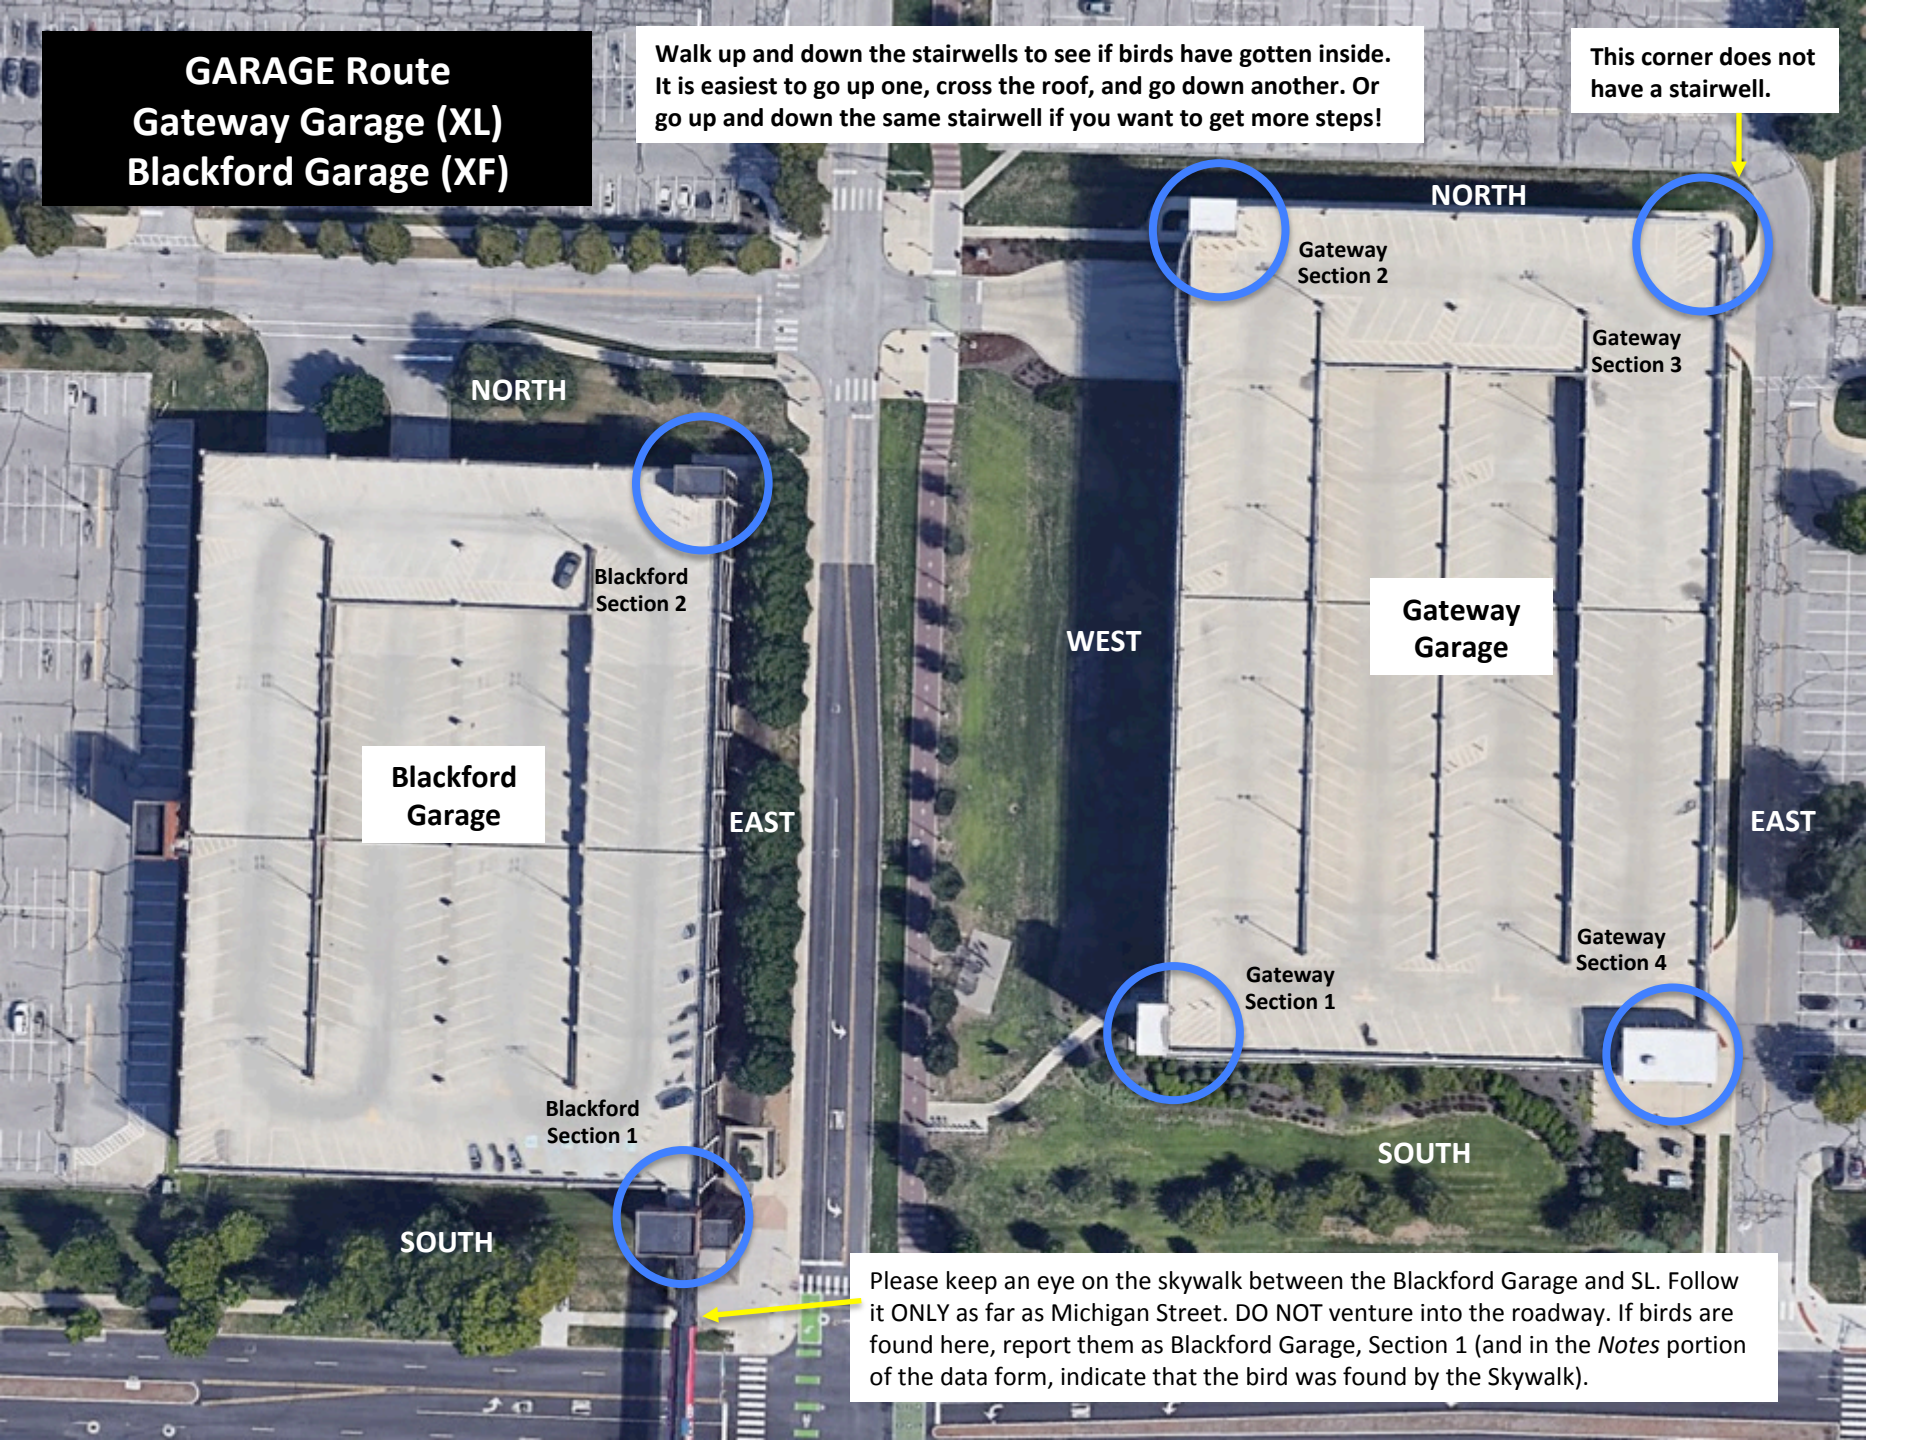

**GARAGE Route**  
**Gateway Garage (XL)**  
**Blackford Garage (XF)**

Walk up and down the stairwells to see if birds have gotten inside. It is easiest to go up one, cross the roof, and go down another. Or go up and down the same stairwell if you want to get more steps!

This corner does not have a stairwell.

**Blackford Garage**

**Gateway Garage**

Please keep an eye on the skywalk between the Blackford Garage and SL. Follow it ONLY as far as Michigan Street. DO NOT venture into the roadway. If birds are found here, report them as Blackford Garage, Section 1 (and in the Notes portion of the data form, indicate that the bird was found by the Skywalk).