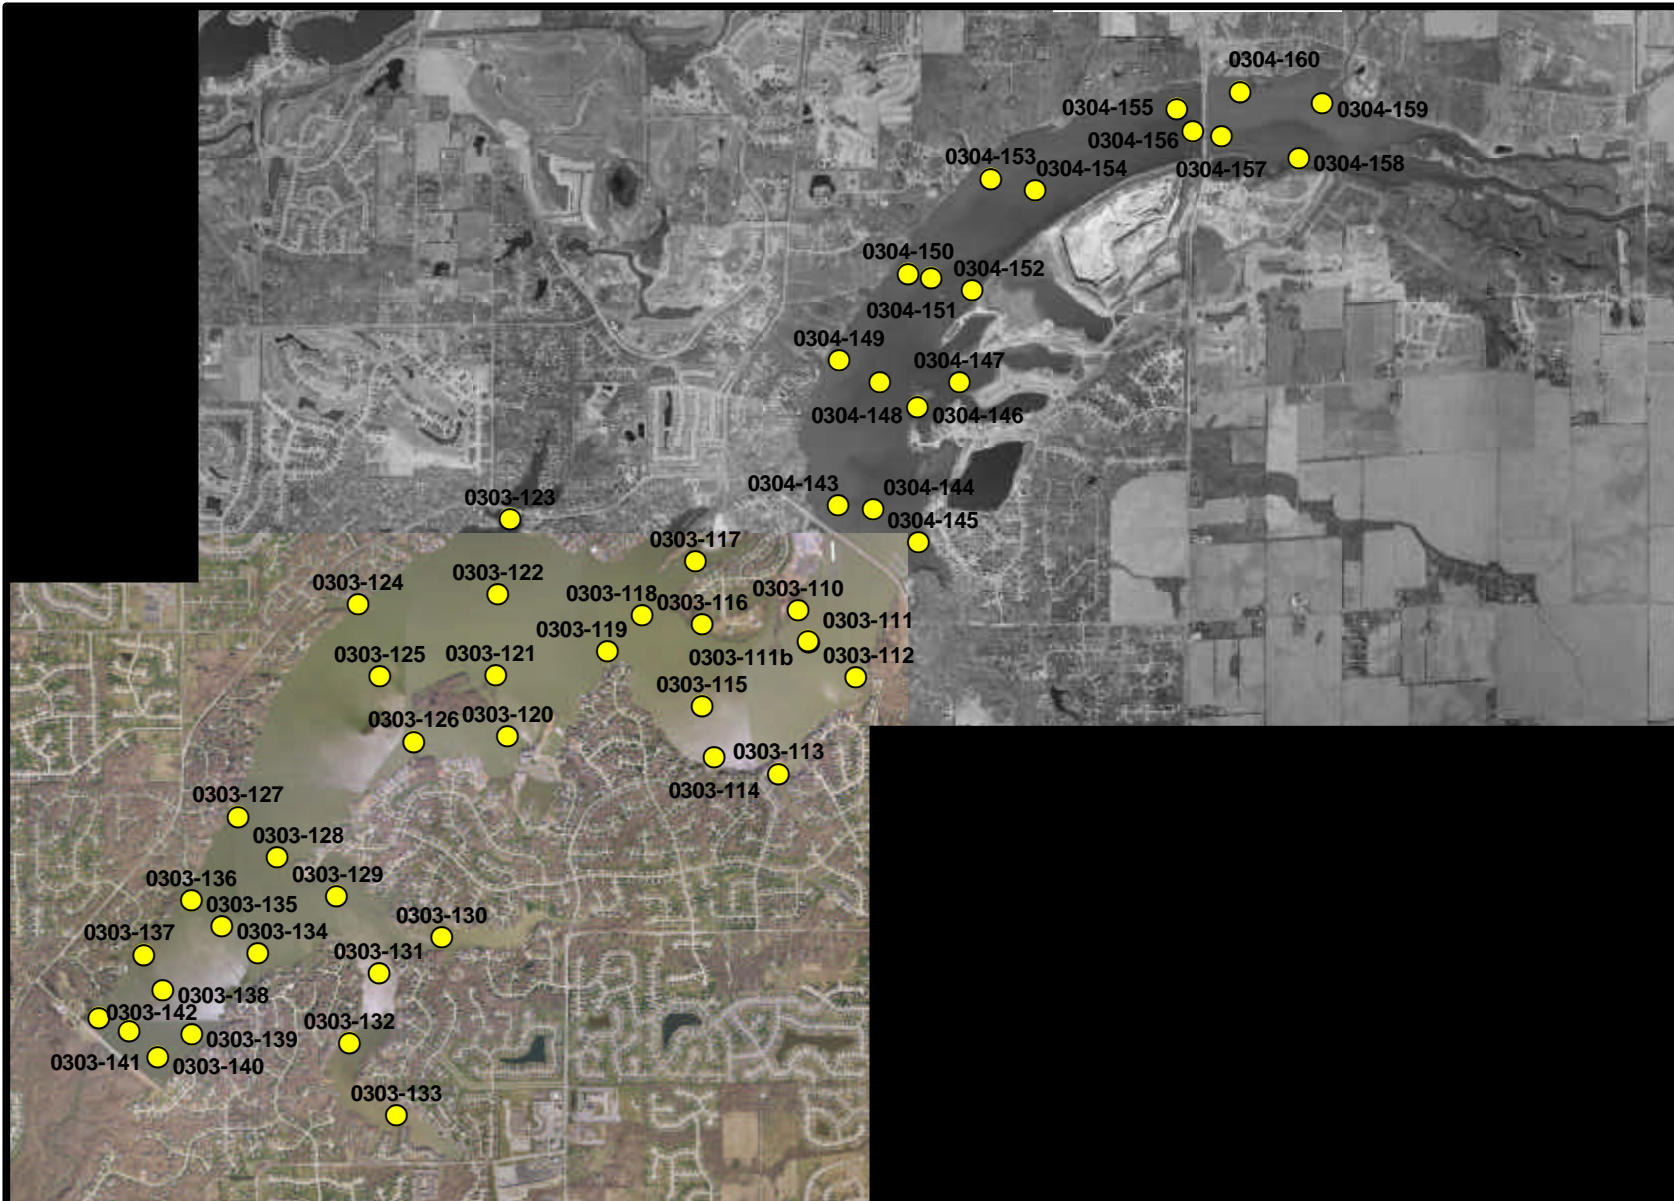

**Geist Reservoir
Water
Measurement
Locations**

Aerial Photographic Base
2002 Hamilton County GIS
2002 IMAGIS

Central Indiana Water Resources Partnership

Center for Earth and Environmental Science
Indiana University ~ Purdue University, Indianapolis
www.cees.iupui.edu

800 0 800 1600 Meters

2000 0 2000 4000 6000 Feet

Figure: VI-8