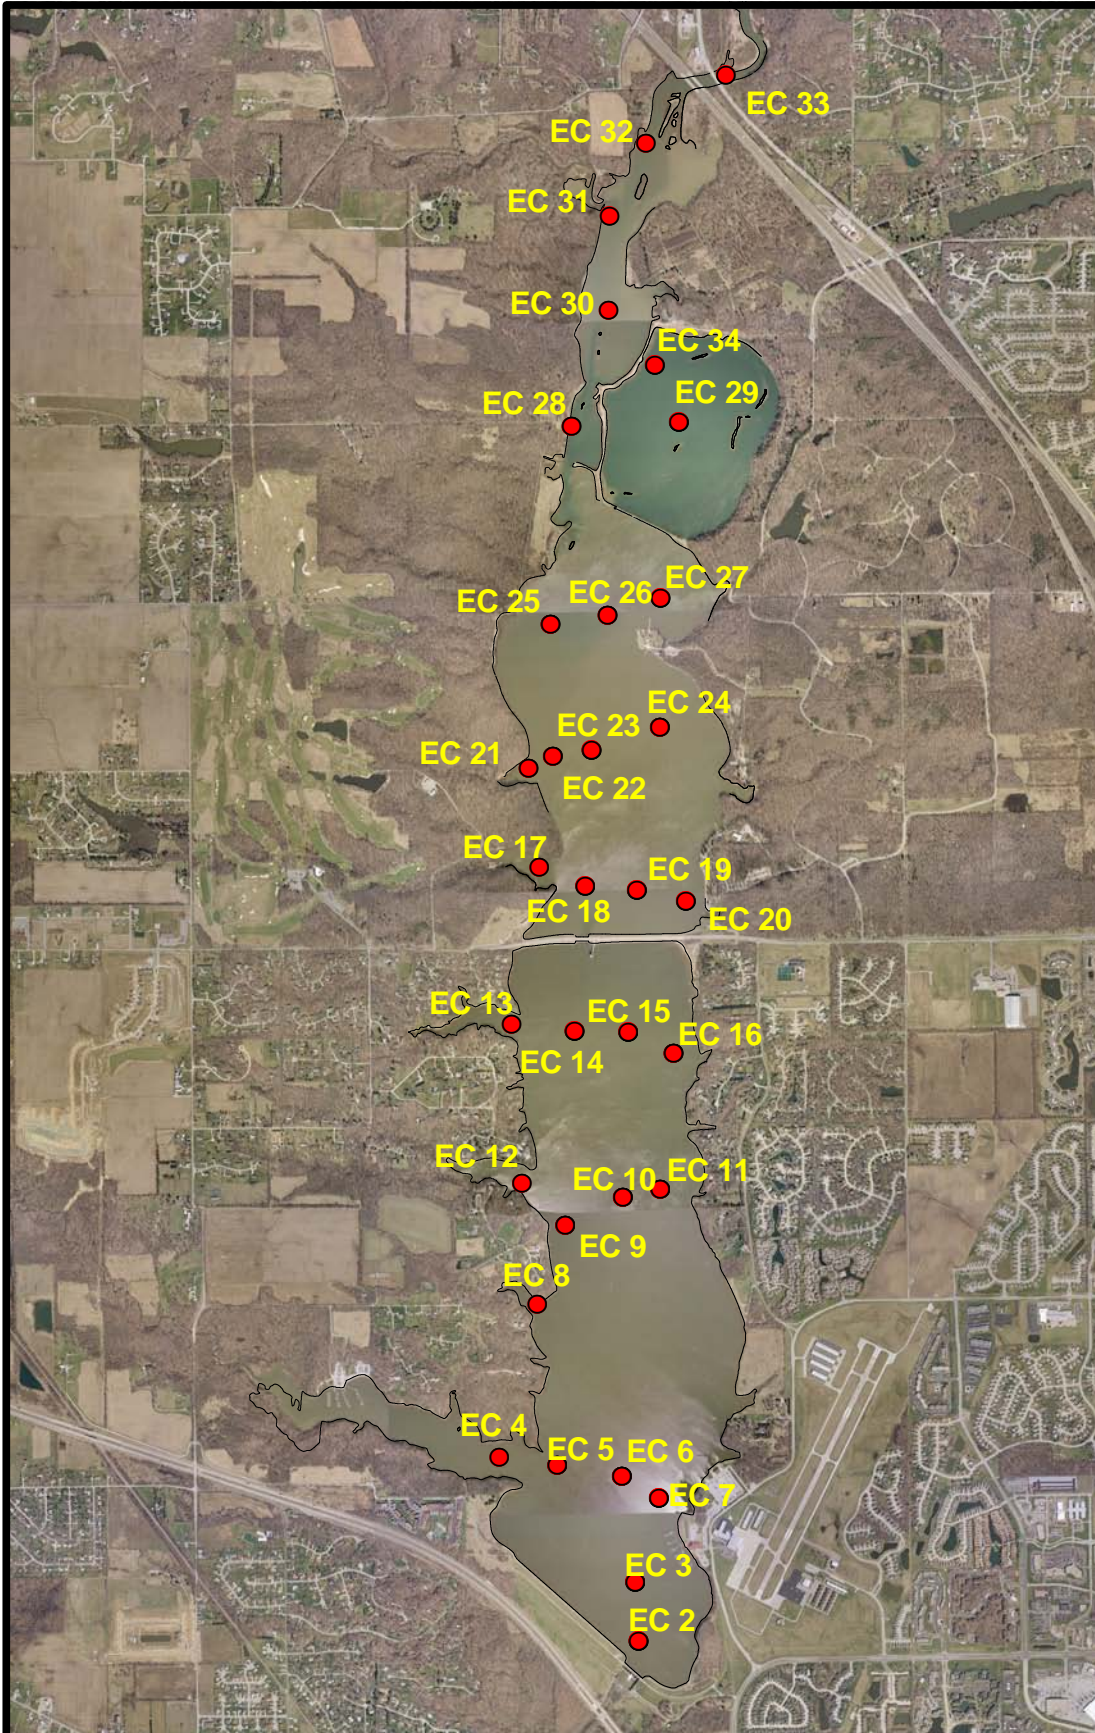

Eagle Creek Reservoir  
Water  
Sampling  
Locations

Central Indiana Water Resources Partnership

Center for Earth and Environmental Science  
Indiana University ~ Purdue University, Indianapolis  
[www.cees.iupui.edu](http://www.cees.iupui.edu)

Background Source: IMAGIS 2002

Figure: VI-7